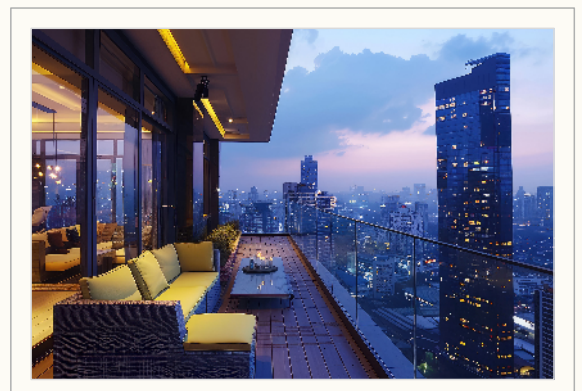

87,120 Sq Ft of Pure Opportunity Awaits

WORLD CLASS AMENITIES

12% ASSURED RENTAL INCOME & MORE

HIGHLY APPRECIATED ZONE

DYNAMIC CO-WORKING SPACES

PREMIUM COMPLEX

LUXURY MEETS LEGACY

LUXURY MEETS LEGACY